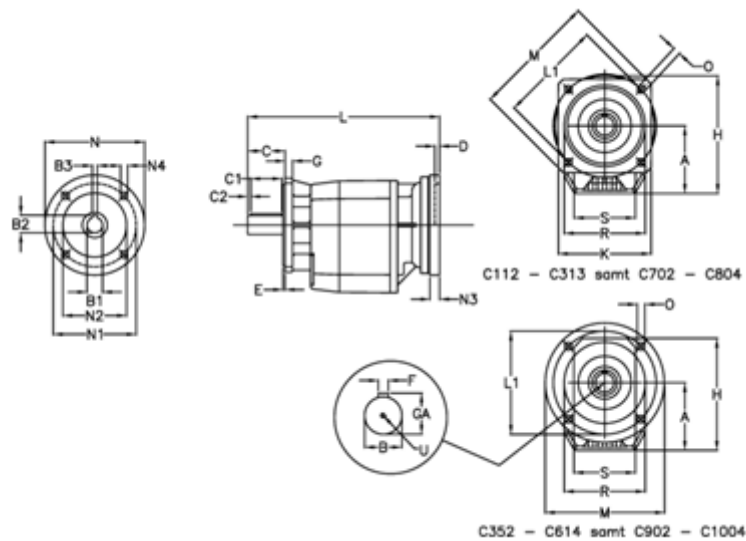

Article number: 40600801112450

Description: Helical gearbox
C802F-11,1-P132B5

Measures

A = 247.0	D = 5.0	L1 = 350	R = 320
B = 80	E = 5	M = 400	S = 300
B1 = 38	F = 22	N = 300	U = M20x42
B2 = 41.3	G = 20	N1 = 265	
B3 = 10	GA = 85.0	N2 = 230	
C = 140	H = 422.0	N3 = 16	
C1 = 110	K = 350	N4 = 14	
C2 = 15	L = 579.5	O = 18.0	